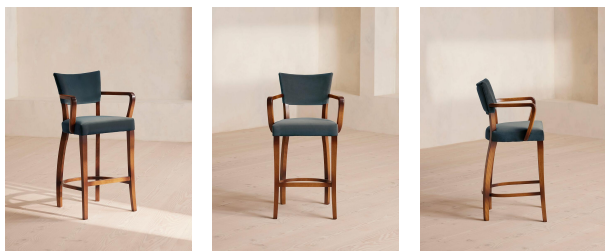

Molina Barstool, Velvet, Grey Blue

£850 Regular

£723 Membership

Available in

Product details

This barstool is inspired by our Molina dining chairs, which can be seen in many of the Houses, including High Road House and Soho House Berlin, as well as a vintage version in Kettner's Studio. Our barstool nods to all the classic features, including a hardwood beech frame, velvet seat and curved, yet slightly angled, wooden arms.

- Upholstered velvet barstool
- Hardwood beech frame
- Curved wooden arms
- Available in Linen
- Inspired by the vintage dining chairs at Kettner's Studio

Dimensions

Product dimensions: H108 x W60 x D53cm / H42.5 x W23.6 x D20.9"

Composition: 100% Cotton

Fabric: Cotton Velvet

Feet: Beech

Frame: Beech Wood

Material: Beech

Removable cushions: No

Removable legs: No

Seat depth: 46cm

Seat height: 73cm

Seat width: 50cm