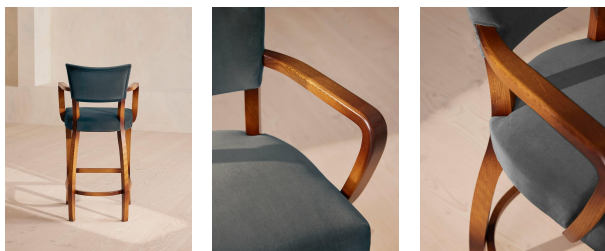

Molina Barstool, Velvet, Grey Blue

£850 Regular

£723 Membership

Available in

Product details

This barstool is inspired by our Molina dining chairs, which can be seen in many of the Houses, including High Road House and Soho House Berlin, as well as a vintage version in Kettner's Studio. Our barstool nods to all the classic features, including a hardwood beech frame, velvet seat and curved, yet slightly angled, wooden arms.

- Upholstered velvet barstool
- Hardwood beech frame
- Curved wooden arms
- Available in Linen
- Inspired by the vintage dining chairs at Kettner's Studio

Dimensions

Product dimensions: H108 x W60 x D53cm / H42.5 x W23.6 x D20.9"

Composition: 100% Cotton

Fabric: Cotton Velvet

Feet: Beech

Frame: Beech Wood

Material: Beech

Removable cushions: No

Removable legs: No

Seat depth: 46cm

Seat height: 73cm

Seat width: 50cm