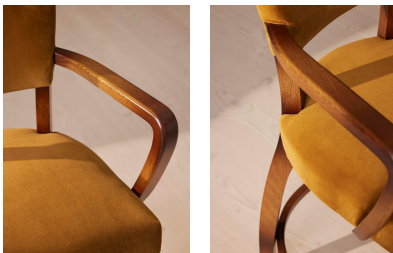

### Product details

This barstool is inspired by our Molina dining chairs, which can be seen in many of the Houses, including High Road House and Soho House Berlin, as well as a vintage version in Kettner's Studio. Our barstool nods to all the classic features, including a beech frame, velvet seat and curved, yet slightly angled, wooden arms.

- Upholstered velvet barstool
- Beech frame
- Curved wooden arms
- Available in Linen
- Inspired by the vintage dining chairs at Kettner's Studio