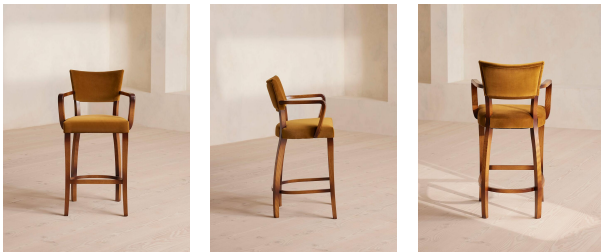

### Available in

- Velvet Mustard
- Linen Natural
- Velvet Grey Blue

### Product details

This barstool is inspired by our Molina dining chairs, which can be seen in many of the Houses, including High Road House and Soho House Berlin, as well as a vintage version in Kettner's Studio. Our barstool nods to all the classic features, including a beech frame, velvet seat and curved, yet slightly angled, wooden arms.

- Upholstered velvet barstool
- Beech frame
- Curved wooden arms
- Available in Linen
- Inspired by the vintage dining chairs at Kettner's Studio