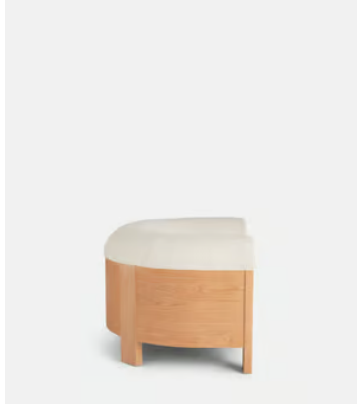

## Eldon Armchair, Oak, Boucle Natural

~~€2,350~~ €1,550 Regular price

~~€1,998~~ €1,240 Member price

A rounded seat upholstered in natural boucle is accentuated by a curved oak frame.

Inspired in equal parts by Italian modernism and the interiors of Brooklyn's DUMBO House, the Eldon armchair has a softly curved, enveloping silhouette highlighted by a bent oak frame.

### Dimensions

**Dimensions:** H76 x W120 x D90.5cm / H30 x W47.3 x D35.6"

**Weight:** 61kg / 134.5lbs

**Packaged dimensions:** H81 x W125 x D107cm / H31.9 x W49.2 x D42.1"

**Packaged weight:** 72kg / 158.7lbs

### Details

**Arm Height:** 76cm

**Seat depth:** 65cm

**Seat Width:** 57cm

**Seat Height:** 46cm

**Frame:** Oak Veneer

**Feet:** Oak

**Fabric:** Boucle