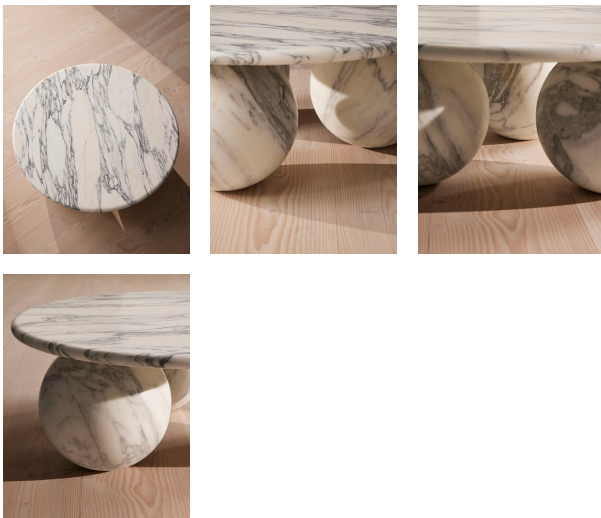

Dimensions

Product dimensions: H36 x W90 x D90cm / H14.2 x W35.4 x D35.4"

Product weight: 206kg / 454.2lbs

Number of boxes: 2

* Box 1 : H103 x W102 x D15cm / H40.6 x W40.2 x D5.9"

* Box 2 : H55 x W128 x D45cm / H21.7 x W50.4 x D17.7"