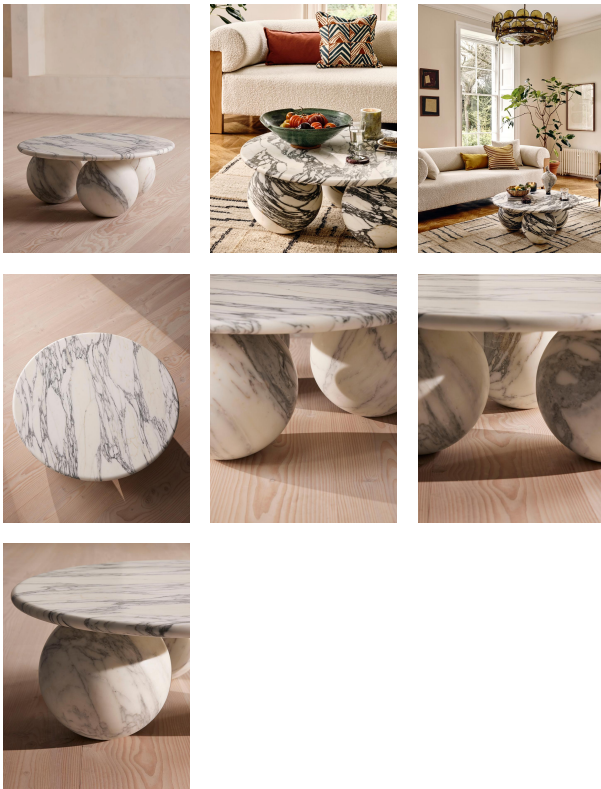

SOHO HOME

Oxley Coffee Table, Arabescato Corchia Marble

€4,650 Regular

€3,720 Membership

Product details

Referencing similar pieces seen at Soho House Hong Kong, our Oxley round coffee table has been crafted from a polished Italian Arabescato Corchia marble, distinguished by light grey and black veining for textural depth. Resting on three matching marble spheres, this unique interior catches the light beautifully. Use in the living room for a sculptural focal point.

Dimensions

Product dimensions: H36 x W90 x D90cm / H14.2 x W35.4 x D35.4"

Product weight: 206kg / 454.2lbs

Number of boxes: 2

* Box 1 : H103 x W102 x D15cm / H40.6 x W40.2 x D5.9"

* Box 2 : H55 x W128 x D45cm / H21.7 x W50.4 x D17.7"

abrasive paper or steel wool.

Clearance: 33cm

Finish: Honed Marble

Frame: Stainless Steel

Hardware: Stainless steel plate

Material: Arabescato Corchia Marble and Stainless Steel

Removable legs: Yes