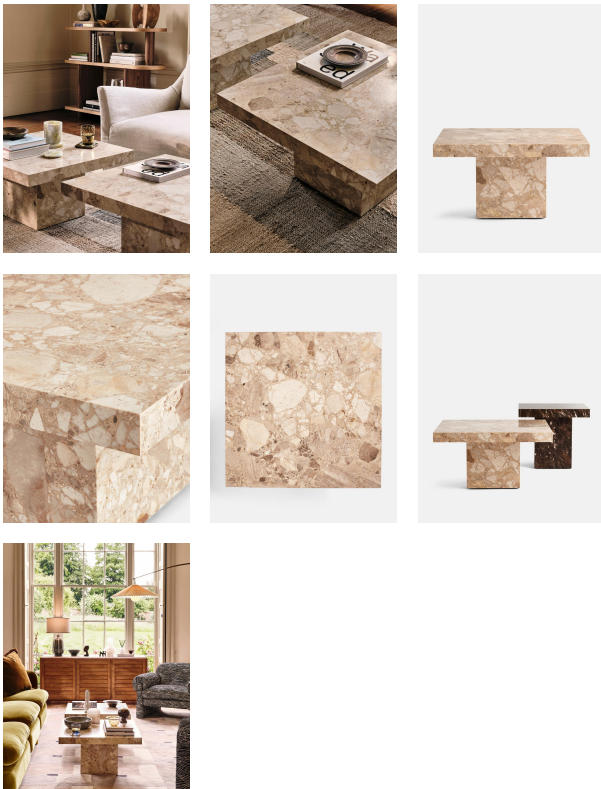

### Product details

Referencing the textures seen throughout Shoreditch House, the low Phoenix table is made from Kunis Brescia marble - a cream-toned Greek marble with irregular grey and mocha spots. Clean, geometric lines and a square, stackable profile create definition. Nest together with the tall Phoenix table to make your living space flow.

### Dimensions

Product dimensions: H38 x W70 x D70cm / H15 x W27.6 x D27.6"

Product weight: 120kg / 264.6lbs

Number of boxes: 2

\* Box 1 : H55 x W55 x D44cm / H21.7 x W21.7 x D17.3"

\* Box 2 : H81 x W81 x D18cm / H31.9 x W31.9 x D7.1"