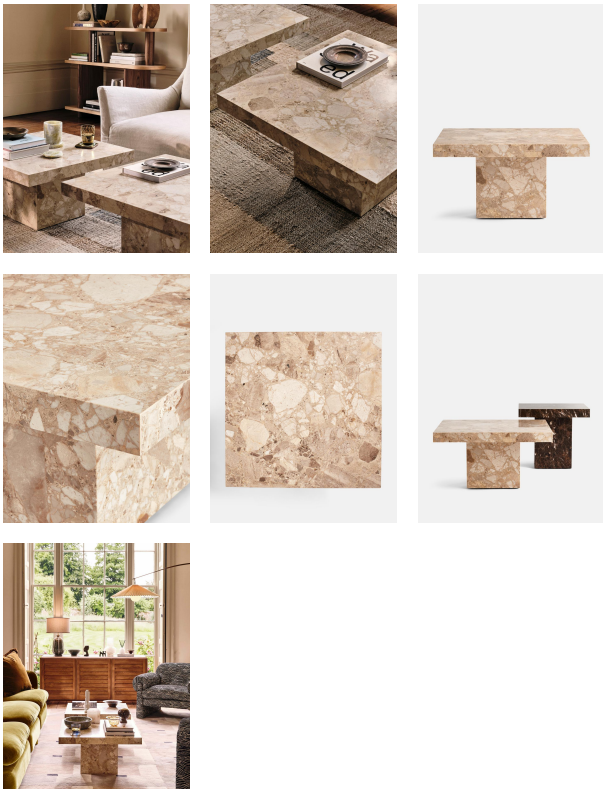

Phoenix Table, Kunis Brescia Marble, Low

€2,600 Regular

€2,210 Membership

Product details

Referencing the textures seen throughout Shoreditch House, the low Phoenix table is made from Kunis Brescia marble - a cream-toned Greek marble with irregular grey and mocha spots. Clean, geometric lines and a square, stackable profile create definition. Nest together with the tall Phoenix table to make your living space flow.

Dimensions

Product dimensions: H38 x W70 x D70cm / H15 x W27.6 x D27.6"

Product weight: 120kg / 264.6lbs

Number of boxes: 2

* Box 1 : H55 x W55 x D44cm / H21.7 x W21.7 x D17.3"

* Box 2 : H81 x W81 x D18cm / H31.9 x W31.9 x D7.1"