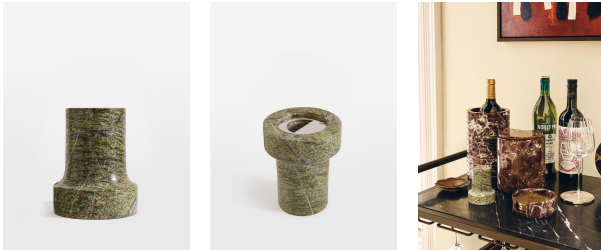

Atlee Bottle Opener, Green

£65

Regular

£55

Membership

Available in

Red

White

Green

Product details

The Atlee bottle opener is crafted from a weighty green marble with deep white veining in the stone, which makes it completely unique. Inspired by the marble decor seen throughout 180 House, it has a design that reinterprets the structure of the Brutalist building. It's fitted with a stainless-steel bottle opener and built-in magnet - a standout utensil that also makes a distinctive decorative accessory, especially when entertaining guests at home.

- Marble bottle opener
- Green marble with white veining
- Variations in the stone make each one entirely unique
- Stainless-steel fitting
- Inspired by 180 House

Dimensions

Product dimensions: H8.6 x W7.4 x D7.4cm / H3.4 x W2.9 x D2.9"