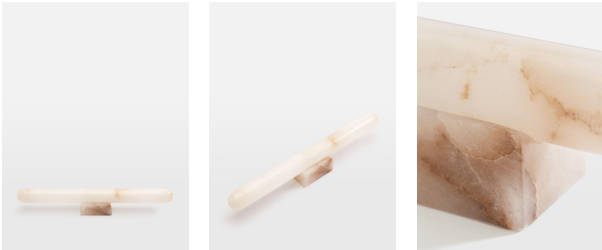

SOHO HOME

Amelie Alabaster Rolling Pin

€58 Regular

€46 Membership

Product details

Inspired by Soho House Rome, our Amelie rolling pin is handmade from natural alabaster with a simplistic shape to spotlight the soft, milky mineral tops and refined deep veining, which runs through the translucent stone for a truly original finish. It includes a matching stand so you can display it on a worktop as a decorative kitchen accessory.

Dimensions

Product dimensions: H4.7 x W40 x D5.6cm / H1.9 x W15.7 x D2.2"

Product weight: 1kg / 2.2lbs

Packaged or boxed weight: 1kg / 2.2lbs

Details

Material: Alabaster

Dishwasher Safe: No

Microwave Safe: No