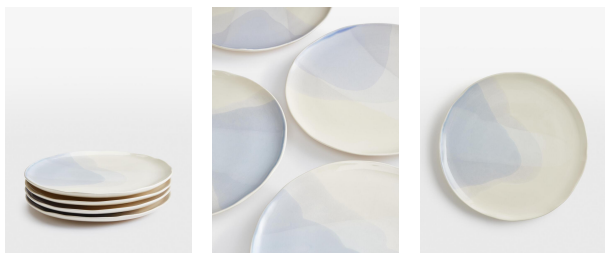

Delano Side Plate, Blue, Set Of Four

£60

Regular

£48

Membership

Available in

Blue

Rust

Available in

Side Plate, Blue (Set of Four), Cereal Bowl, Blue (Set of Four), Mug, Rust (Set of Four), Serving Bowl, Blue, Large, Jug, Blue

Product details

Our Delano collection evokes the 1970s-inspired laidback vibe of Soho Warehouse LA. Handmade by artisans from an family-run business, Ceramiche Fabbro, in Udine, Italy, whose meticulous skills have been passed down the generations since 1919, ensuring every single Delano creation is a work of true artisanal craftsmanship. After being moulded from high-quality clay, each piece is dried and fired in a kiln, before being hand-poured with a layer of colours to impart its unique tonal drip design.

- Set of four ceramic side plates
- Hand-poured and hand-painted in Italy
- Tonal blue colourway
- Drip design
- Each piece is entirely unique
- Available in Rust
- Inspired by Soho Warehouse LA

Dimensions