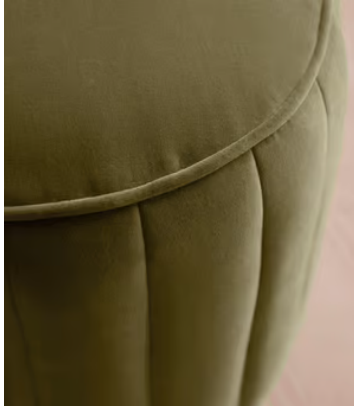

## Romi Footstool, Velvet, Lichen

€845 Regular price

€718 Member price

A nod to the warm and inviting textures of Soho House Rome, our Romi footstool is fully upholstered in cotton velvet with fluting and a piped rim to add intrigue and definition. Compact and versatile, the footstool doubles up as extra seating for guests, or as a side table with a tray on top.

### Available in 1 leather

Chestnut