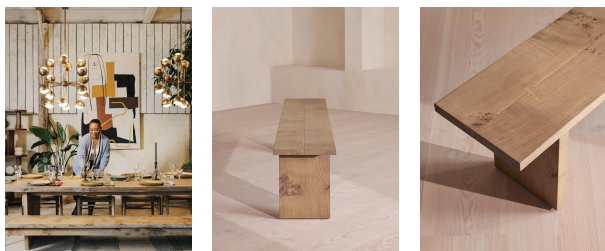

Calne Bench, Aged Oak, 300cm

€3,850 Regular

€3,273 Membership

Available in

-  Light Oak
-  Golden Oak
-  Aged Oak
-  Dark Oak

Sizes

3-4 Seater, 4-5 Seater, 5-6 Seater

Product details

Built to last a lifetime and serve generations to come, the Calne bench is carved from premium British Pippy oak, with a characteristic live edge. The chunky heirloom piece is inspired by biophilic design, a concept that connects people to nature. Visible knots and cracks are featured throughout and considered charming features of natural timber. Pair with the Calne dining table to recreate the rustic settings at Soho Farmhouse.