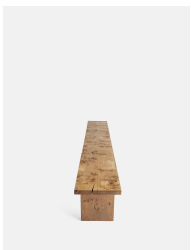

Calne Bench, Aged Oak, 300cm

£2,995

Regular

£2,546

Membership

Available in

Light Oak

Golden Oak

Aged Oak

Dark Oak

Sizes

3-4 Seater, 4-5 Seater, 5-6 Seater

Product details

Built to last a lifetime and serve generations to come, the Calne bench is carved from premium British Pippy oak, with a characteristic live edge. The chunky heirloom piece is inspired by biophilic design, a concept that connects people to nature. Visible knots and cracks are featured throughout and considered charming features of natural timber. Pair with the Calne dining table to recreate the rustic settings at Soho Farmhouse.

- Solid oak wooden bench
- Made in the UK
- Live edge detail
- Bow tie detail
- Visible knots and cracks
- Each bench is unique due to natural characteristics of timber
- Seats five to six people
- Available to order in natural and dark stains
- Three sizes: 240cm, 270cm and 300cm
- Inspired by Soho Farmhouse
- Built in the UK and made to last a lifetime