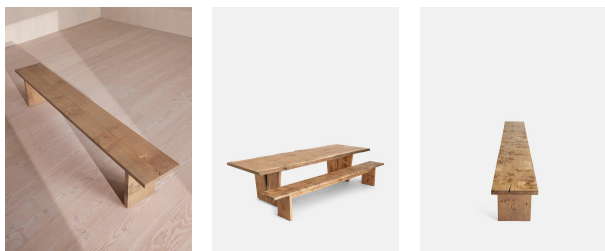

Calne Bench, Aged Oak, 300cm

€3,850 Regular

€3,273 Membership

Available in

-  Light Oak
-  Golden Oak
-  Aged Oak
-  Dark Oak

Sizes

3-4 Seater, 4-5 Seater, 5-6 Seater

Product details

Built to last a lifetime and serve generations to come, the Calne bench is carved from premium British Pippy oak, with a characteristic live edge. The chunky heirloom piece is inspired by biophilic design, a concept that connects people to nature. Visible knots and cracks are featured throughout and considered charming features of natural timber. Pair with the Calne dining table to recreate the rustic settings at Soho Farmhouse.

Dimensions

Product dimensions: H45 x W300 x D35cm / H17.7 x W118.1 x D13.8"

Product weight: 40kg / 88.2lbs

Packaged or boxed dimensions: H45 x W300 x D35cm / H17.7 x W118.1 x D13.8"

Packaged or boxed weight: 40kg / 88.2lbs