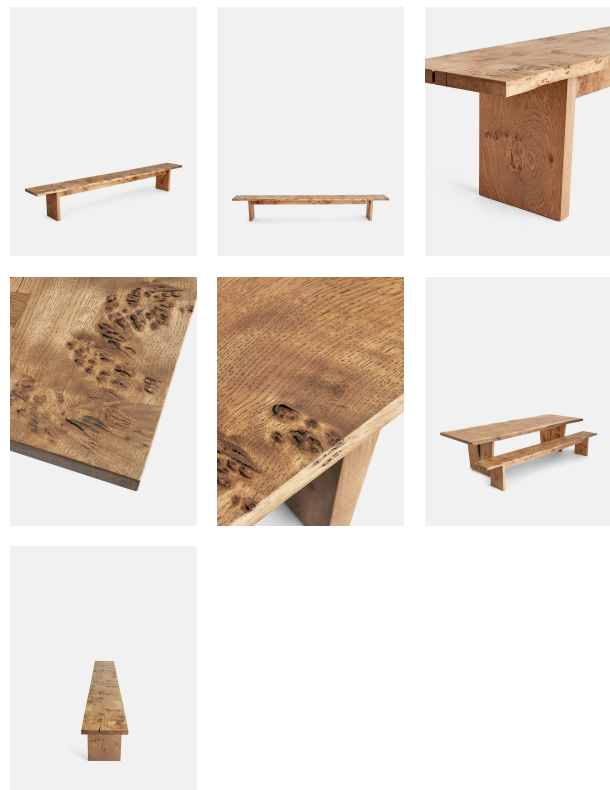

Calne Bench, Aged Oak, 240cm, Uk

£2,595

Regular

£2,206

Membership

Available in

Light Oak

Golden Oak

Aged Oak

Dark Oak

Sizes

3-4 Seater, 4-5 Seater, 5-6 Seater

Product details

Built to last a lifetime and serve generations to come, the Calne bench is carved from premium British Pippy oak, with a characteristic live edge. The chunky heirloom piece is inspired by biophilic design, a concept that connects people to nature. Visible knots and cracks are featured throughout and considered charming features of natural timber. Pair with the Calne dining table to recreate the rustic settings at Soho Farmhouse.

- Solid oak wooden bench
- Made in the UK
- Live edge detail
- Bow tie detail
- Visible knots and cracks
- Each bench is unique due to natural characteristics of timber
- Seats three to four people
- Available to order in natural and dark stains
- Three sizes: 240cm, 270cm and 300cm
- Inspired by Soho Farmhouse
- Built in the UK and made to last a lifetime

Dimensions

Product dimensions: H45 x W240 x D35cm / H17.7 x W94.5 x D13.8"

Product weight: 30kg / 66.1lbs

Packaged or boxed dimensions: H45 x W240 x D35cm / H17.7 x W94.5 x D13.8"

Packaged or boxed weight: 30kg / 66.1lbs