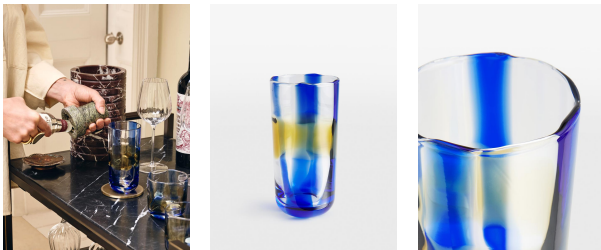

## Livorno Highball Glasses, Blue And Amber, Set Of Four

€91 Regular

€73 Membership

Available in

### Product details

Taking cues from the retro pops of colour at White City House, our Livorno highball glasses are meticulously crafted in Thailand, with vibrant blue and amber stripes for a standout effect. Create dimension with the coordinating lowball glasses, or mix and match with the Green and Amber pieces for a playful table setting.