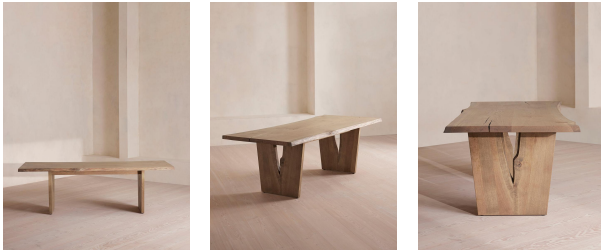

### Sizes

95 x 240, 100 x 270, 100 x 300

### Product details

Built to last a lifetime and serve generations to come, the Calne dining table is carved from premium British Pippy oak, with a characteristic live edge. The chunky heirloom piece is inspired by biophilic design, a concept that connects people to nature. Visible knots and cracks are featured throughout and considered charming features of natural timber. Place it in the centre of a dining room to recreate the rustic settings at Soho Farmhouse.