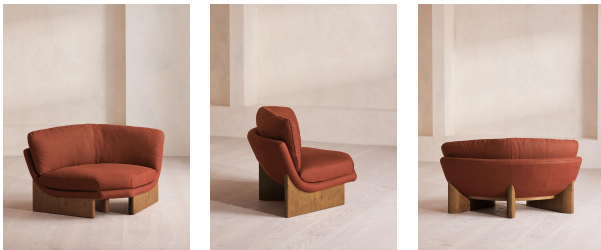

Tellis Corner Chair, Linen, Sienna, Uk

€2,600 Regular

€2,210 Membership

Available in

- | | | | |
|---|----------------|---|------------------|
|  | Linen Mushroom |  | Linen Sage |
|  | Linen Indigo |  | Linen Bisque |
|  | Linen Wheat |  | Linen Ochre |
|  | Linen Olive |  | Linen Sienna |
|  | Velvet Rust |  | Velvet Lichen |
|  | Velvet Camel |  | Velvet Porcelain |
|  | Velvet Mustard |  | Velvet Olive |
|  | Velvet Taupe | | |

Product details

An oak burl base holds comfortable, oversized foam and feather-filled cushions wrapped in linen upholstery for a relaxed silhouette. Inspired by the social spaces of Soho House Portland, the Tellis armchair has a relaxed silhouette thanks to its oversized foam and feather-filled cushions. Fully upholstered in linen that comes in our range of bespoke colorways, it can be styled as a standalone armchair, or pieced together with the corner module to create a larger seating area.

Dimensions

Product dimensions: H79 x W156 x D99cm / H31 x W36 x D39"

Product weight: 36kg / 79.4lbs