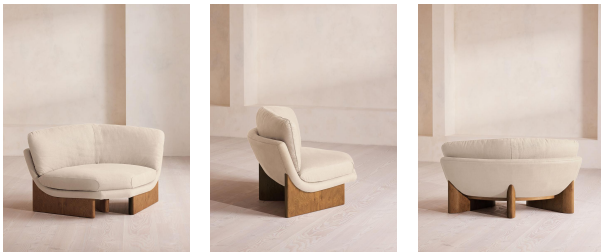

Tellis Corner Chair, Linen, Bisque, Uk

€2,600 Regular

€2,210 Membership

Available in

- | | |
|---|---|
|  Linen Bisque |  Linen Sage |
|  Linen Wheat |  Linen Ochre |
|  Linen Sienna |  Linen Mushroom |
|  Linen Prussian Blue |  Linen Indigo |
|  Linen Olive |  Velvet Rust |
|  Velvet Lichen |  Velvet Camel |
|  Velvet Royal Blue |  Velvet Porcelain |
|  Velvet Mustard |  Velvet Olive |
|  Velvet Taupe |  Velvet Antique Rose |
|  Velvet Grey Blue | |

Product details

An oak burl base holds comfortable, oversized foam and feather-filled cushions wrapped in linen upholstery for a relaxed silhouette.

Inspired by the social spaces of Soho House Portland, the Tellis armchair has a relaxed silhouette thanks to its oversized foam and feather-filled cushions. Fully upholstered in linen that comes in our range of bespoke colorways, it can be styled as a standalone armchair, or pieced together with the corner module to create a larger seating area.

Dimensions

Product dimensions: H79 x W156 x D99cm / H31 x W36 x D39"

Product weight: 36kg / 79.4lbs