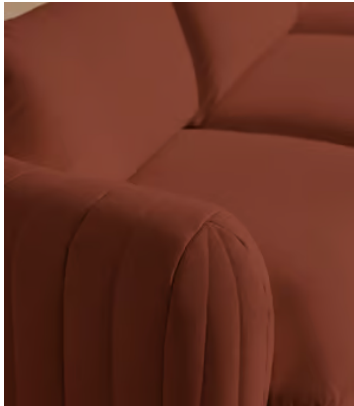

SOHO HOME

Vivienne Deeper Sit Modular Sofa, Four Seater, Linen, Sienna

€6,350 Regular price

€5,398 Member price

A House favourite, now with a deeper sit, this linen-wrapped modular sofa is designed to adapt to your space.

A member favourite, the Vivienne sofa is heavily inspired by London's White City House. Characterised by a low, wraparound silhouette built for comfort and a new deeper sit, this modular design is made to work with your room, piecing together with other sections to create the sofa of your choice.

Fabric: 100% Linen

Feet: Birch

Filling: Foam, feather, down and fiber

Frame: Engineered Hardwood

Removable cushions: Yes

Removable legs: No

Seat depth: 57cm

Seat height: 47cm

Available in 2 sizes

Three Seater Sofa (H83 x W246 x D112cm / H33 x W97 x D44")

Four Seater Sofa (H83 x W342 x D112cm / H33 x W135 x D44")

Available in 10 linens

Bisque

Wheat

Ochre

Sage