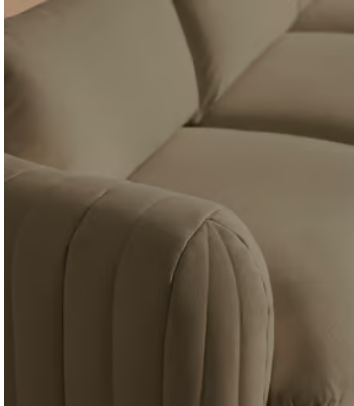

SOHO HOME

Vivienne Deeper Sit Modular Sofa, Four Seater, Linen, Sage

€6,250 Regular price

€5,313 Member price

A House favourite, now with a deeper sit, this linen-wrapped modular sofa is designed to adapt to your space.

A member favourite, the Vivienne sofa is heavily inspired by London's White City House. Characterised by a low, wraparound silhouette built for comfort and a new deeper sit, this modular design is made to work with your room, piecing together with other sections to create the sofa of your choice.

Dimensions

Dimensions: H83 x W342 x D112cm / H33 x W135 x D44"

Weight: 146kg / 321.9lbs

Number of boxes: 3

- **Box 1 & 2:** H74 x W124 x D110cm / H29.1 x W48.8 x D43.3"
- **Box 3:** H74 x W102 x D110cm / H29.1 x W40.2 x D43.3"

Details

Arm height: 71cm

Assembly required: Yes

Composition: Frame: Engineered hardwood. Feet: Birch. Fill: Foam, feather, down and fiber. Fabric: 100% Linen.

Fabric: 100% Linen

Feet: Birch

Filling: Foam, feather, down and fiber

Frame: Engineered Hardwood

Removable cushions: Yes

Removable legs: No

Seat depth: 57cm

Seat height: 47cm

Seat width: 93cm

Spring count: 15

Care instructions: Clean with a mild, water-free, dry-cleaning solvent. Ensure ample ventilation. Occasional vacuuming is recommended. Most stains can be blotted or wiped away with a clean, damp cloth or paper towel; dried stains can be spot cleaned using soap and water or a commercial dry cleaning product. We recommend testing all cleansers in an inconspicuous area before treating your furniture.

/products/vivienne-deeper-sit-modular-sofa/78130802 | SKU: 78130802

Available in 2 sizes

Three Seater Sofa (H83 x W246 x D112cm / H33 x W97 x D44")

Four Seater Sofa (H83 x W342 x D112cm / H33 x W135 x D44")

Available in 10 linens

Bisque

Wheat

Ochre

Sage

Olive

Sienna

Antique Rose

Mushroom

Prussian Blue

Indigo