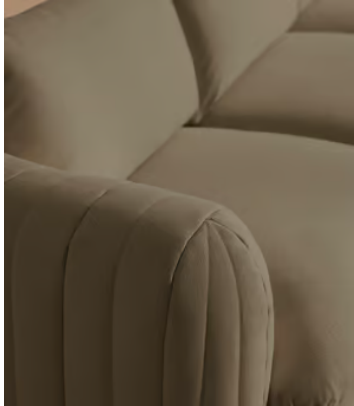

SOHO HOME

Vivienne Deeper Sit Modular Sofa, Four Seater, Linen, Sage

€6,350 Regular price

€5,398 Member price

A House favourite, now with a deeper sit, this linen-wrapped modular sofa is designed to adapt to your space.

A member favourite, the Vivienne sofa is heavily inspired by London's White City House. Characterised by a low, wraparound silhouette built for comfort and a new deeper sit, this modular design is made to work with your room, piecing together with other sections to create the sofa of your choice.

Fabric: 100% Linen

Feet: Birch

Filling: Foam, feather, down and fiber

Frame: Engineered Hardwood

Removable cushions: Yes

Removable legs: No

Seat depth: 57cm

Seat height: 47cm

Available in 2 sizes

Three Seater Sofa (H83 x W246 x D112cm / H33 x W97 x D44")

Four Seater Sofa (H83 x W342 x D112cm / H33 x W135 x D44")

Available in 10 linens

Bisque

Wheat

Ochre

Sage