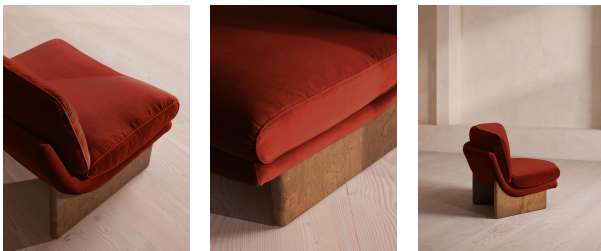

Dimensions

Product dimensions: H79 x W156 x D99cm / H31 x W36 x D39"

Product weight: 36kg / 79.4lbs