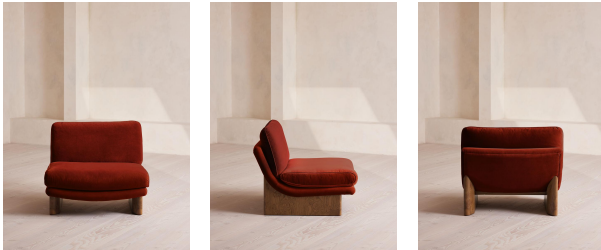

Dimensions

Product dimensions: H79 x W156 x D99cm / H31 x W36 x D39"

Product weight: 36kg / 79.4lbs