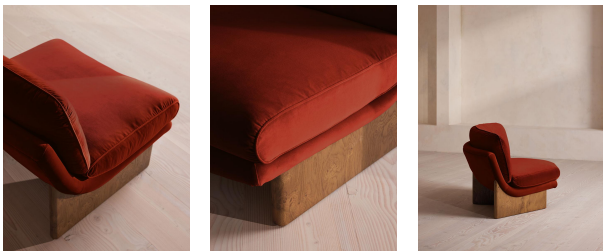

Tellis Chair Module, Velvet, Rust

€2,200 Regular

€1,870 Membership

Available in

- | | | | |
|--|---------------------|--|-------------------|
| | Linen Antique Rose | | Linen Bisque |
| | Linen Indigo | | Linen Mushroom |
| | Linen Ochre | | Linen Olive |
| | Linen Prussian Blue | | Linen Sage |
| | Linen Sienna | | Linen Wheat |
| | Velvet Antique Rose | | Velvet Camel |
| | Velvet Grey Blue | | Velvet Lichen |
| | Velvet Mustard | | Velvet Olive |
| | Velvet Porcelain | | Velvet Royal Blue |
| | Velvet Rust | | Velvet Taupe |

Dimensions

Product dimensions: H79 x W92 x D97cm / H31 x W36 x D38"

Product weight: 36kg / 79.4lbs

Tellis Corner Module, Velvet, Rust

€2,500 Regular

€2,125 Membership

Available in

- | | | | |
|---|---------------------|---|-------------------|
|  | Linen Antique Rose |  | Linen Bisque |
|  | Linen Indigo |  | Linen Mushroom |
|  | Linen Ochre |  | Linen Olive |
|  | Linen Prussian Blue |  | Linen Sage |
|  | Linen Sienna |  | Linen Wheat |
|  | Velvet Antique Rose |  | Velvet Camel |
|  | Velvet Grey Blue |  | Velvet Lichen |
|  | Velvet Mustard |  | Velvet Olive |
|  | Velvet Porcelain |  | Velvet Royal Blue |
|  | Velvet Rust |  | Velvet Taupe |