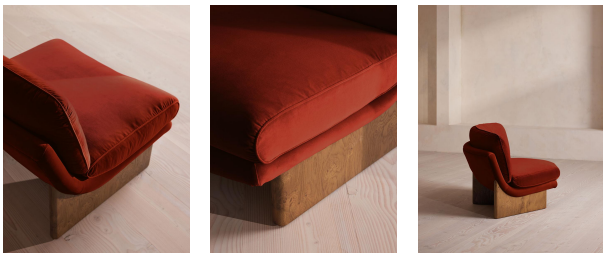

Tellis Chair Module, Velvet, Rust

€2,200 Regular

€1,870 Membership

Available in

- | | | | |
|--|---------------------|--|-------------------|
| | Linen Antique Rose | | Linen Bisque |
| | Linen Indigo | | Linen Mushroom |
| | Linen Ochre | | Linen Olive |
| | Linen Prussian Blue | | Linen Sage |
| | Linen Sienna | | Linen Wheat |
| | Velvet Antique Rose | | Velvet Camel |
| | Velvet Grey Blue | | Velvet Lichen |
| | Velvet Mustard | | Velvet Olive |
| | Velvet Porcelain | | Velvet Royal Blue |
| | Velvet Rust | | Velvet Taupe |

Dimensions

Product dimensions: H79 x W92 x D97cm / H31 x W36 x D38"

Product weight: 36kg / 79.4lbs

Tellis Corner Module, Velvet, Rust

€2,500 Regular

€2,125 Membership

Available in

- | | | | |
|---|---------------------|---|-------------------|
|  | Linen Antique Rose |  | Linen Bisque |
|  | Linen Indigo |  | Linen Mushroom |
|  | Linen Ochre |  | Linen Olive |
|  | Linen Prussian Blue |  | Linen Sage |
|  | Linen Sienna |  | Linen Wheat |
|  | Velvet Antique Rose |  | Velvet Camel |
|  | Velvet Grey Blue |  | Velvet Lichen |
|  | Velvet Mustard |  | Velvet Olive |
|  | Velvet Porcelain |  | Velvet Royal Blue |
|  | Velvet Rust |  | Velvet Taupe |

Dimensions

Product dimensions: H79 x W156 x D99cm / H31 x W36 x D39"

Product weight: 36kg / 79.4lbs