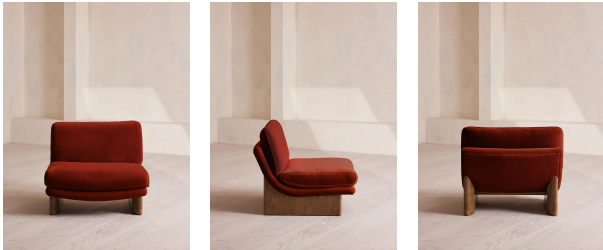

SOHO HOME

Tellis Chair Module, Velvet, Rust

€2,200 Regular

€1,870 Membership

Available in

- | | | | |
|---|------------------|---|---------------|
|  | Linen Bisque |  | Linen Indigo |
|  | Linen Mushroom |  | Linen Ochre |
|  | Linen Olive |  | Linen Sage |
|  | Linen Sienna |  | Linen Wheat |
|  | Velvet Camel |  | Velvet Lichen |
|  | Velvet Mustard |  | Velvet Olive |
|  | Velvet Porcelain |  | Velvet Rust |
|  | Velvet Taupe | | |

Dimensions

Product dimensions: H79 x W92 x D97cm / H31 x W36 x D38"

Product weight: 36kg / 79.4lbs

SOHO HOME

Tellis Corner Module, Velvet, Rust

€2,500 Regular

€2,125 Membership

Available in