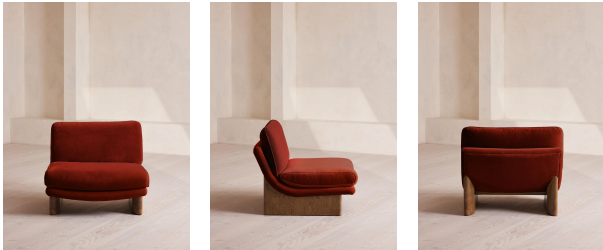

Tellis Chair Module, Velvet, Rust

€2,200 Regular

€1,870 Membership

Available in

- | | | | |
|--|---------------------|--|-------------------|
| | Linen Antique Rose | | Linen Bisque |
| | Linen Indigo | | Linen Mushroom |
| | Linen Ochre | | Linen Olive |
| | Linen Prussian Blue | | Linen Sage |
| | Linen Sienna | | Linen Wheat |
| | Velvet Antique Rose | | Velvet Camel |
| | Velvet Grey Blue | | Velvet Lichen |
| | Velvet Mustard | | Velvet Olive |
| | Velvet Porcelain | | Velvet Royal Blue |
| | Velvet Rust | | Velvet Taupe |

Dimensions

Product dimensions: H79 x W92 x D97cm / H31 x W36 x D38"

Product weight: 36kg / 79.4lbs

Tellis Corner Module, Velvet, Rust

€2,500 Regular

€2,125 Membership

Available in

- | | | | |
|---|---------------------|---|-------------------|
|  | Linen Antique Rose |  | Linen Bisque |
|  | Linen Indigo |  | Linen Mushroom |
|  | Linen Ochre |  | Linen Olive |
|  | Linen Prussian Blue |  | Linen Sage |
|  | Linen Sienna |  | Linen Wheat |
|  | Velvet Antique Rose |  | Velvet Camel |
|  | Velvet Grey Blue |  | Velvet Lichen |
|  | Velvet Mustard |  | Velvet Olive |
|  | Velvet Porcelain |  | Velvet Royal Blue |
|  | Velvet Rust |  | Velvet Taupe |

Dimensions

Product dimensions: H79 x W156 x D99cm / H31 x W36 x D39"

Product weight: 36kg / 79.4lbs