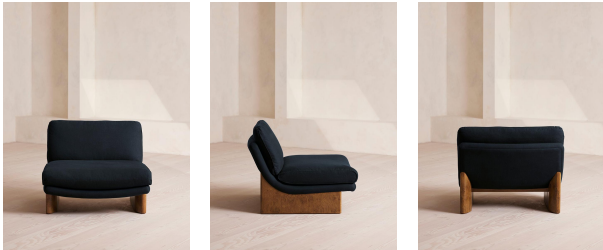

Tellis Chair Module, Linen, Indigo

€2,350 Regular

€1,998 Membership

Available in

- | | | | |
|---|---------------------|---|-------------------|
|  | Linen Antique Rose |  | Linen Bisque |
|  | Linen Indigo |  | Linen Mushroom |
|  | Linen Ochre |  | Linen Olive |
|  | Linen Prussian Blue |  | Linen Sage |
|  | Linen Sienna |  | Linen Wheat |
|  | Velvet Antique Rose |  | Velvet Camel |
|  | Velvet Grey Blue |  | Velvet Lichen |
|  | Velvet Mustard |  | Velvet Olive |
|  | Velvet Porcelain |  | Velvet Royal Blue |
|  | Velvet Rust |  | Velvet Taupe |

Dimensions

Product dimensions: H79 x W92 x D97cm / H31 x W36 x D38"

Product weight: 36kg / 79.4lbs

Tellis Corner Module, Linen, Indigo

€2,600 Regular

€2,210 Membership

Available in

- | | | | |
|---|---------------------|---|-------------------|
|  | Linen Antique Rose |  | Linen Bisque |
|  | Linen Indigo |  | Linen Mushroom |
|  | Linen Ochre |  | Linen Olive |
|  | Linen Prussian Blue |  | Linen Sage |
|  | Linen Sienna |  | Linen Wheat |
|  | Velvet Antique Rose |  | Velvet Camel |
|  | Velvet Grey Blue |  | Velvet Lichen |
|  | Velvet Mustard |  | Velvet Olive |
|  | Velvet Porcelain |  | Velvet Royal Blue |
|  | Velvet Rust |  | Velvet Taupe |

Dimensions

Product dimensions: H79 x W156 x D99cm / H31 x W36 x D39"

Product weight: 36kg / 79.4lbs