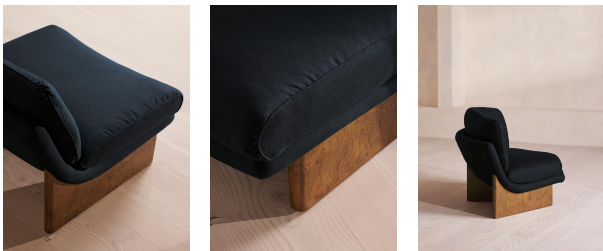

Tellis Chair Module, Linen, Indigo

€2,350 Regular

€1,998 Membership

Available in

- | | | | |
|---|---------------------|---|-------------------|
|  | Linen Antique Rose |  | Linen Bisque |
|  | Linen Indigo |  | Linen Mushroom |
|  | Linen Ochre |  | Linen Olive |
|  | Linen Prussian Blue |  | Linen Sage |
|  | Linen Sienna |  | Linen Wheat |
|  | Velvet Antique Rose |  | Velvet Camel |
|  | Velvet Grey Blue |  | Velvet Lichen |
|  | Velvet Mustard |  | Velvet Olive |
|  | Velvet Porcelain |  | Velvet Royal Blue |
|  | Velvet Rust |  | Velvet Taupe |

Dimensions

Product dimensions: H79 x W92 x D97cm / H31 x W36 x D38"

Product weight: 36kg / 79.4lbs

Tellis Corner Module, Linen, Indigo

€2,600 Regular

€2,210 Membership

Available in

- | | | | |
|---|---------------------|---|-------------------|
|  | Linen Antique Rose |  | Linen Bisque |
|  | Linen Indigo |  | Linen Mushroom |
|  | Linen Ochre |  | Linen Olive |
|  | Linen Prussian Blue |  | Linen Sage |
|  | Linen Sienna |  | Linen Wheat |
|  | Velvet Antique Rose |  | Velvet Camel |
|  | Velvet Grey Blue |  | Velvet Lichen |
|  | Velvet Mustard |  | Velvet Olive |
|  | Velvet Porcelain |  | Velvet Royal Blue |
|  | Velvet Rust |  | Velvet Taupe |

Dimensions

Product dimensions: H79 x W156 x D99cm / H31 x W36 x D39"

Product weight: 36kg / 79.4lbs