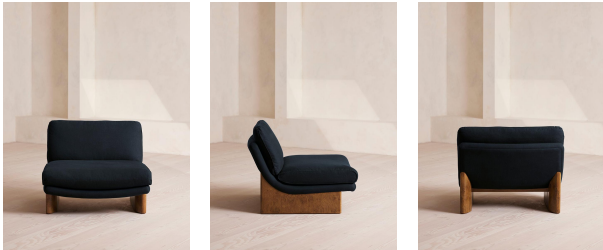

Tellis Chair Module, Linen, Indigo

€2,350 Regular

€1,998 Membership

Available in

- | | | | |
|---|------------------|---|---------------|
|  | Linen Bisque |  | Linen Indigo |
|  | Linen Mushroom |  | Linen Ochre |
|  | Linen Olive |  | Linen Sage |
|  | Linen Sienna |  | Linen Wheat |
|  | Velvet Camel |  | Velvet Lichen |
|  | Velvet Mustard |  | Velvet Olive |
|  | Velvet Porcelain |  | Velvet Rust |
|  | Velvet Taupe | | |

Dimensions

Product dimensions: H79 x W92 x D97cm / H31 x W36 x D38"

Product weight: 36kg / 79.4lbs

Tellis Corner Module, Linen, Indigo

€2,600 Regular

€2,210 Membership

Available in

- | | | | |
|---|------------------|---|---------------|
|  | Linen Bisque |  | Linen Indigo |
|  | Linen Mushroom |  | Linen Ochre |
|  | Linen Olive |  | Linen Sage |
|  | Linen Sienna |  | Linen Wheat |
|  | Velvet Camel |  | Velvet Lichen |
|  | Velvet Mustard |  | Velvet Olive |
|  | Velvet Porcelain |  | Velvet Rust |
|  | Velvet Taupe | | |

Dimensions

Product dimensions: H79 x W156 x D99cm / H31 x W36 x D39"

Product weight: 36kg / 79.4lbs