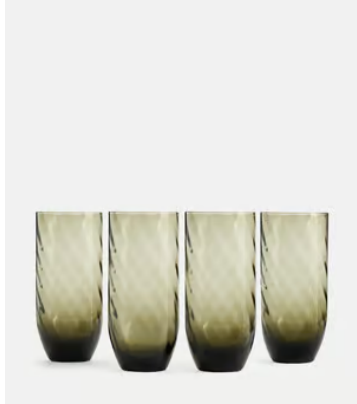

## Rosendale Highball, Smoke, Set of Four

~~€73~~ €33 Regular price

~~€62~~ €26 Member price

Designed for DUMBO House and named after the Brooklyn Bridge towers, our Rosendale range is made from smoke coloured glass with a spiral pattern. Each glass is hand blown, which means it has unique variations in colour and form.

### Available in 2 colours

Grey

Amethyst