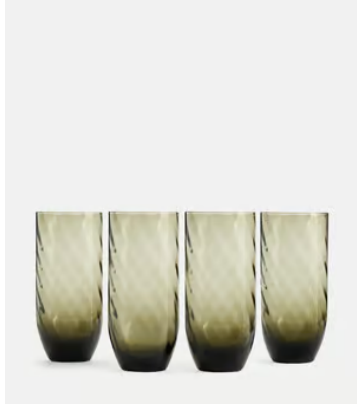

SOHO HOME

Rosendale Highball, Smoke, Set of Four

~~€73~~ €33 Regular price

~~€62~~ €26 Member price

Designed for DUMBO House and named after the Brooklyn Bridge towers, our Rosendale range is made from smoke coloured glass with a spiral pattern. Each glass is hand blown, which means it has unique variations in colour and form.

Please note, our glassware sets are not housed in gift boxes and come individually wrapped in recyclable brown packaging.

Available in 3 colours

Grey

Amber

Amethyst

Dimensions

Dimensions: H15.3 x W6.9 x D7cm / H6 x W2.7 x D2.8"