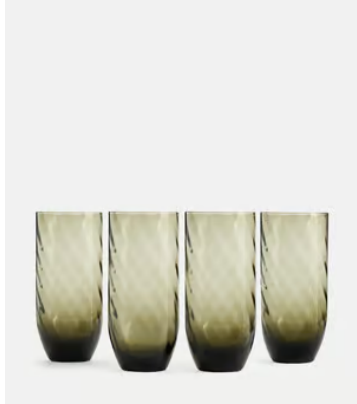

SOHO HOME

Rosendale Highball, Smoke, Set of Four

~~€72~~ €32 Regular price

~~€61~~ €26 Member price

Designed for DUMBO House and named after the Brooklyn Bridge towers, our Rosendale range is made from smoke coloured glass with a spiral pattern. Each glass is hand blown, which means it has unique variations in colour and form.

Please note, our glassware sets are not housed in gift boxes and come individually wrapped in recyclable brown packaging.

Available in 2 colours

Grey

Amethyst

Dimensions

Product dimensions: H15.3 x W6.9 x D7cm / H6 x W2.7 x D2.8"