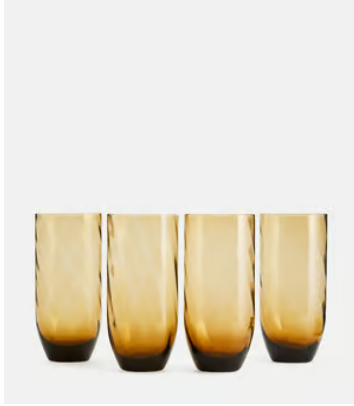

SOHO HOME

Rosendale Highball, Amber, Set of Four

~~€72~~ €32 Regular price

~~€61~~ €26 Member price

Designed for DUMBO House and named after the Brooklyn Bridge towers, our Rosendale range is made from smoke coloured glass with a spiral pattern. Each glass is hand blown, which means it has unique variations in colour and form.

Please note, our glassware sets are not housed in gift boxes and come individually wrapped in recyclable brown packaging.

Available in 3 colours

Grey

Amber

Amethyst

Dimensions

Dimensions: H15.3 x W6.9 x D7cm / H6 x W2.7 x D2.8"