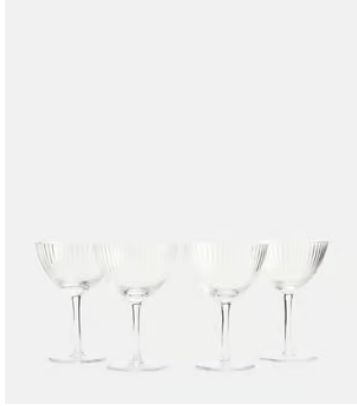

SOHO HOME

Fluted Champagne Coupe, Set of Four

€77 Regular price

€65 Member price

Ideal for entertaining or gifting, our set of four coupe glasses have a unique finish for a distinguished look and feel at the dining table.

Please note, our glassware sets are not housed in gift boxes and come individually wrapped in recyclable brown packaging.

Dimensions

Product dimensions: H14.4 x W9.8 x D10cm / H5.7 x W3.9 x D3.9"

Product weight: 2kg / 4.4lbs