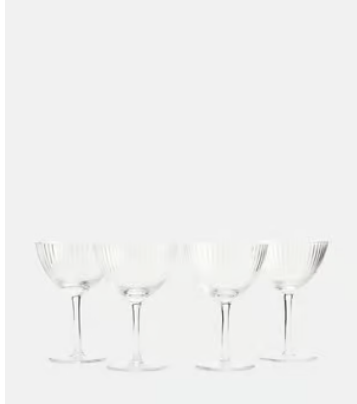

SOHO HOME

Fluted Champagne Coupe, Set of Four

€78 Regular price

€66 Member price

Ideal for entertaining or gifting, our set of four coupe glasses have a unique finish for a distinguished look and feel at the dining table.

Please note, our glassware sets are not housed in gift boxes and come individually wrapped in recyclable brown packaging.

Dimensions

Dimensions: H14.4 x W9.8 x D10cm / H5.7 x W3.9 x D3.9"

Weight: 2kg / 4.4lbs