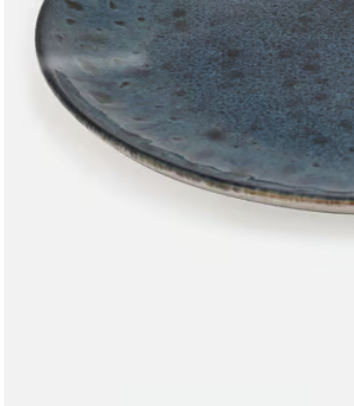

## Nero Side Plate, Blue, Set of Four

~~€85~~ €43 Regular price

~~€72~~ €34 Member price

Crafted in Portugal from durable stoneware, our Nero range is inspired by the natural textures and interiors at Soho House Barcelona. Glossy and matte reactive glazes create unique tonal variations and speckles that mimic the shadows of light on the Mediterranean Sea.