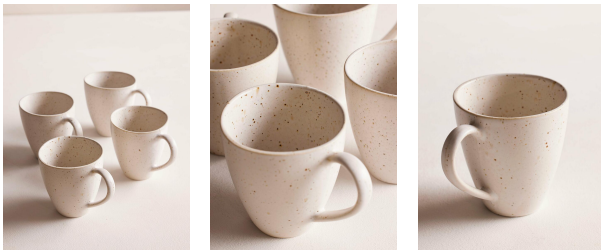

SOHO HOME

Roc Mug, Speckle, Set Of Four

£55

Regular

£47

Membership

Product details

Inspired by the tableware used at our Soho Farmhouse restaurants, Roc's chunky, organic shapes are ideal for relaxed, everyday dining. Crafted in Portugal from robust stoneware, the range is finished with a speckled oatmeal glaze making each piece unique.

- Durable stoneware mug
- Rustic organic shape
- Oatmeal speckle glaze
- Microwave and dishwasher safe
- Crafted in Portugal

Dimensions

Product dimensions: H11 x W14 x D10cm / H4.3 x W5.5 x D3.9"

Product weight: 0.37kg / 0.8lbs