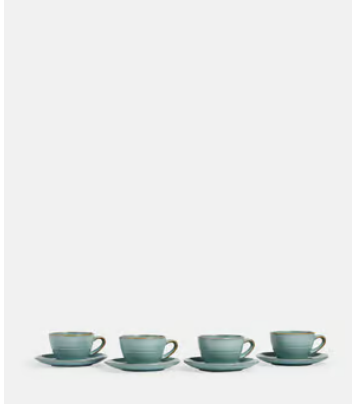

SOHO HOME

Country House Flat White Cup and Saucer, Set of Four

~~€78~~ €52 Regular price

~~€66~~ €42 Member price

- Set of four stoneware cups and saucers from our Country House range
- Rustic, relaxed look is perfect for everyday dining
- Hand glazed for tonal variations in colour and texture
- Tough enough to withstand microwaves, ovens and the fridge
- Used in the restaurants at Soho Farmhouse

Dimensions

Dimensions: H30 x W60 x D60cm / H11.8 x W23.6 x D23.6"

Weight: 2kg / 4.4lbs

Packaged weight: 2kg / 4.4lbs

Number of boxes: 4

Details

Product Dimensions: (teacup sitting on saucer) D14.5cm x H7.5cm

Capacity: 170ml

Materials: Stoneware

Finish: Reactive Glaze, Blue

Dishwasher Safe? Yes

Microwave Safe? Yes

Oven Safe? Yes