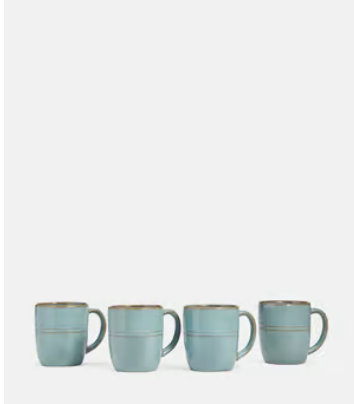

SOHO HOME

Country House Mug, Set of Four

~~€52~~ €32 Regular price

~~€44~~ €26 Member price

- Set of four stoneware mugs from our Country House range
- Rustic, relaxed look is perfect for everyday dining
- Hand glazed for tonal variations in colour and texture
- Tough enough to withstand microwaves, ovens and the fridge
- Used in the restaurants at Soho Farmhouse

Dimensions

Dimensions: H43.2 x W40 x D40cm / H17 x W15.7 x D15.7"

Weight: 2kg / 4.4lbs

Packaged weight: 2kg / 4.4lbs

Number of boxes: 4

Details

Capacity: 430ml

Materials: Stoneware