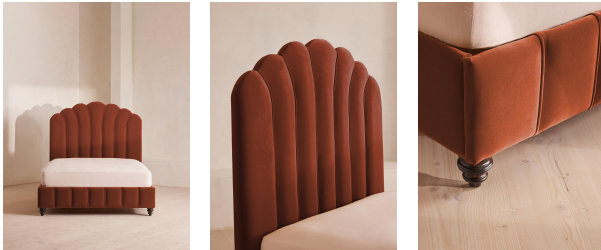

Manette Bed, King, Velvet Rust

€4,950 Regular

€4,208 Membership

Sizes

Double, King, Super King, Emperor

Available in

	Linen Bisque		Linen Wheat
	Linen Ochre		Linen Sage
	Linen Olive		Linen Sienna
	Linen Antique Rose		Linen Mushroom
	Linen Prussian Blue		Linen Indigo
	Velvet Rust		Velvet Porcelain

Product details

An Art Deco-inspired fan headboard with piping detail characterises our Manette bed to create a focal point in your own bedroom. Handmade in the UK by skilled craftsmen, it's upholstered in rich velvet and draws influence from the cosy bedrooms of Kettner's in London. Resting on turned hardwood feet for added depth and texture, this particular style sits low to the floor for ease and comfort.