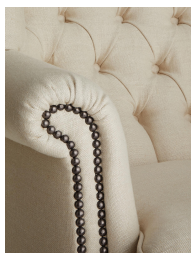

House Porter Chair, Linen Natural

£2,235 Regular
£1,788 Membership

Product details

The wide side wings of our Porter chair envelop the sitter, making it ideal for when you want to be on your own or feel extra cosy. Hand crafted in England and upholstered in tactile pure linen, it's inspired by traditional porter chairs seen around the Houses from Babington to Chicago and New York.

- Upright porter chair with linen upholstery
- Wide side wings
- Deep buttoned detailing
- Hand crafted in England
- Dark stained timber feet
- Inspired by chairs at Soho House Chicago and Babington House

Details

Arm Height: 72cm
Seat Depth: 58cm
Seat Width: 52cm
Seat Height: 56cm
Assembly Required: No
Removable Legs: No
Removable Cushions: Yes
Frame: Engineered wood
Legs: Polished hardwood
Fabric: 100% Belgian Linen
Filling: Feather filled
Care Instructions: Professional upholstery cleaning only