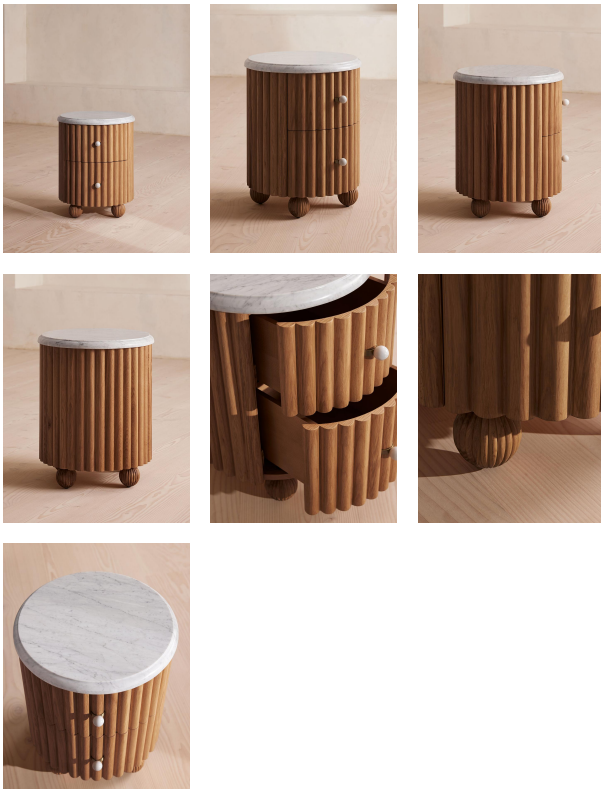

Carlisle Bedside Table, Carrara Marble

€965 Regular

€772 Membership

Sizes

Regular

Product details

Inspired by the designs at White City House, the Carlisle bedside table in solid oak has been intricately carved with ridged lines to create texture and depth in the bedroom. Italian Carrara marble handles and a matching polished top add a material contrast, with natural variations in the marble making each piece unique to you. Complete with two drawers for all your at-hand essentials, arrange either side of the bed.

Dimensions

Product dimensions: H60 x W48 x D48cm / H23.7 x W18.7 x D18.7"

Product weight: 33kg / 72.8lbs

Packaged or boxed dimensions: H78 x W57 x D57cm / H30.5 x W22.2 x D22.2"

Packaged or boxed weight: 42kg / 92.6lbs

polish. Avoid contact with water and other liquids.

Clearance: 8.5cm

Composition: Oak Wood, Plywood, Ash Veneer, Carrara Marble and Aluminum and Carrara handles

Drawer dimensions: H15 x W27 x D33cm

Feet: Plastic glide