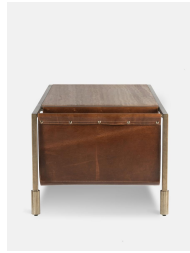

### Product details

This coffee table is designed with a built-in chestnut leather magazine sling to store candles, books and vases - which is how we style our similar tables at White City House. It's crafted from antiqued brass and has smooth travertine top that's been purposefully cut to highlight the contrasting sand veining.

### Dimensions

Product dimensions: H40 x W105 x D54cm / H15.7 x W41.4 x D21.2"

Product weight: 17kg / 37.5lbs

abrasive paper or steel wool.

Clearance: 37cm

Composition: 100% Italian leather

Fabric: Leather

Feet: Plastic glide

Finish: Antique Brass, brown Leather and honed travertine

Frame: Steel and Plywood

Hardware: Steel frame and legs