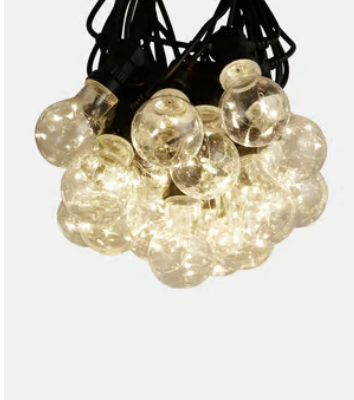

SOHO HOME

String Lights, 20 Bulb Set

€125 Regular price

€106 Member price

Inspired by the lights on the rooftops at Soho Beach House, Miami and Soho House Chicago and Shoreditch House, our festoon lights will look good lining your garden or hanging in the trees for outdoor dining and parties. Each bulb casing has 5 copper wire LEDs inside giving off a warm white glow to illuminate warm summer nights.

Dimensions

Dimensions: H20 x W750 x D10cm / H7.9 x W295.3 x D3.9"

Weight: 1kg / 2.2lbs

Packaged weight: 1kg / 2.2lbs

Details

- Lighting Length: 9.5m
- Total length: 12.5m
- Plug to first bulb: 3m
- Distance between each bulb: 50cm
- Diameter of bulb: 6cm

Materials: Copper

Bulb Type: G60

P44 rated for outdoor use

Number of Bulbs Required:10

Self Assembly: Yes

Chain Length: n/a

Adjustable: No

Dimmable: No