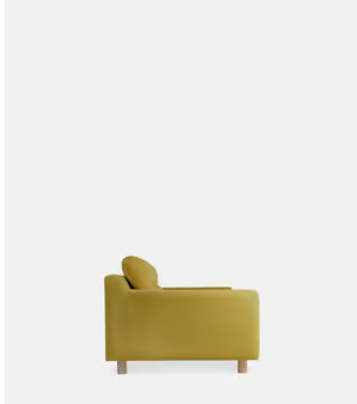

## Nuno Two Seater Sofa, Linen, Antelope

€3,150 Regular price

€2,678 Member price

Our Nuno sofa has been designed to be as comfortable and versatile as possible, with wide arm rests that are perfect for lounging and two separate cushions inside a single cover to give maximum shoulder and lumbar support (it's also zipped to the sofa back so it won't slide down). The low, streamlined profile has a relaxed feel and acts a blank canvas that can be updated with different cushions and throws, giving it real longevity.

### Dimensions

**Dimensions:** H83.82 x W179.07 x D93.98cm / H33 x W70.5 x D36.5"

**Weight:** 30kg / 66.1lbs

**Packaged dimensions:** H50 x W112 x D183cm / H19.6 x W44 x D72"

**Packaged weight:** 49.89kg / 110lbs

### Details

**Seat Depth:** 23.25"

**Seat Height:** 16"

**Arm Height:** 23"

**Foot Height:** 3.75"

**Frame:** Maple wood

**Feet:** Maple wood

**Filling:** Foam & Fibre