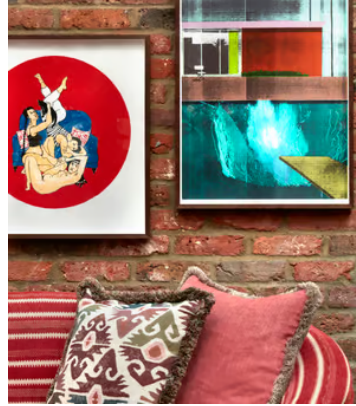

## Danny Augustine Hockney Copy ii

€385 Regular price

€327 Member price

Hackney-born Danny Augustine's work can be seen at Soho House 40 Greek Street, Redchurch Street Townhouse, in the bedrooms at Kettner's and at Soho Farmhouse. With Hockney Copy ii, the artist explores the idea of the 'reappropriation of imagery' and copyright. Kate Bryan, Soho House Head of Collections, says of the work, 'It's a love letter to Hockney but it's also a re-working in a very typically Danny Augustine way. I think it will really appeal to people because we all love Hockney but we're all excited by this young language that Danny's using.'