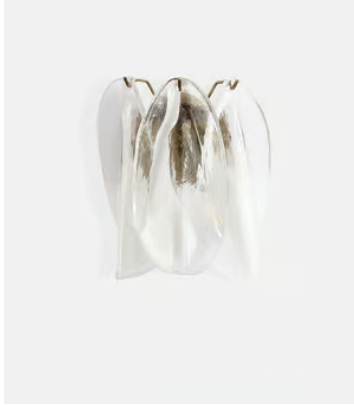

## Ina Wall Light

~~€775~~ €385 Regular price

~~€659~~ €308 Member price

As seen at DUMBO House, our Ina wall light is made from Venetian glass which is mouth-blown and hand finished by skilled artisans in Venice using centuries-old tools and techniques. It features delicately shaped glass sections which are suspended from aged, brass finish arms to provide a soft, flattering light.

### Dimensions

**Dimensions:** H25 x W25 x D15cm / H9.8 x W9.8 x D5.9"

**Weight:** 3kg / 6.6lbs

**Packaged dimensions:** H30 x W40 x D40cm / H11.8 x W15.7 x D15.7"

**Packaged weight:** 3kg / 6.6lbs