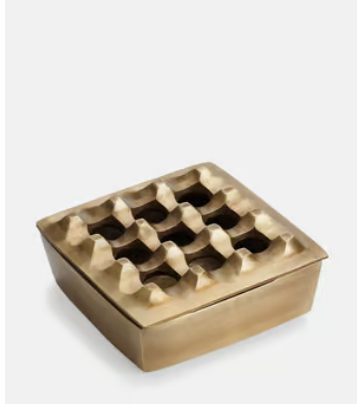

## House Square Ashtray

€78 Regular price

€66 Member price

- Square brass ashtray with lid
- Antique brass finish
- Inspired by a vintage '70s design
- Used on the terraces throughout the Houses from London to Amsterdam

### Dimensions

**Dimensions:** H4.5 x W10.5 x D10.5cm / H1.8 x W4.1 x D4.1"

**Weight:** 1kg / 2.2lbs

**Packaged weight:** 1kg / 2.2lbs