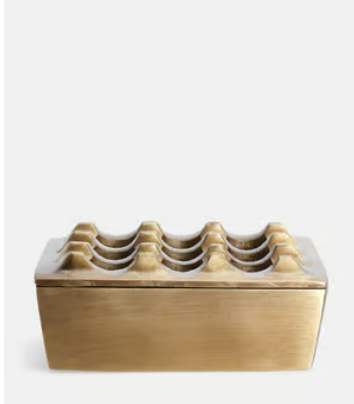

## House Square Ashtray

€78 Regular price

€66 Member price

- Square brass ashtray with lid
- Antique brass finish
- Inspired by a vintage '70s design
- Used on the terraces throughout the Houses from London to Amsterdam

### Dimensions

**Dimensions:** H4.5 x W10.5 x D10.5cm / H1.8 x W4.1 x D4.1"

**Weight:** 1kg / 2.2lbs

**Packaged weight:** 1kg / 2.2lbs