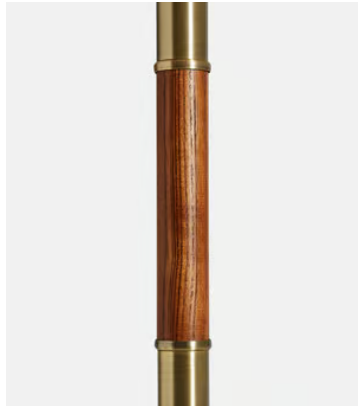

SOHO HOME

Franco Shade Floor Lamp

€385 Regular price

€327 Member price

'The Franco was based on a vintage design and features classic Mid-Century detailing. The contrast of materials - wood with brass - adds interest.' Daisy Bere. Soho House Design

Dimensions

Dimensions: H150 x W50 x D45cm / H59.1 x W19.7 x D17.7"

Weight: 5kg / 11lbs

Packaged weight: 5kg / 11lbs

Details

Shade: D45 x H24

Base: D26 x H118

Materials: Faux silk/Metal/Ash Wood

Bulb Type: EDISON SCREW, E27 60W MAX

Number of Bulbs Required: 1

Self Assembly: Yes

Adjustable: No

Dimmable: Yes

Electrician Required? No

Care Instructions: Clean with a soft dry cloth only. Do not use polishing agents, harsh chemicals or abrasive cleaners as they may damage the finish. Always switch off the electricity supply before cleaning.