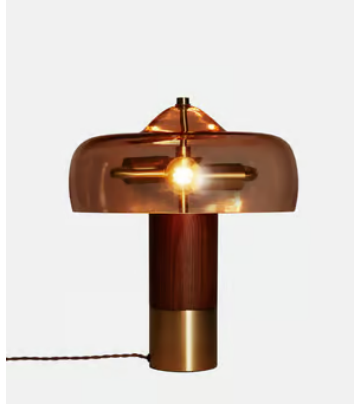

## Hartnell Table Lamp

€295 Regular price

€251 Member price

*'We found an amber coloured glass for the domed lights on the front of The Allis bar - a tribute to the atomic dots on the side of Studio 1 - and decided to continue using it in the lamps to bring a glow to the main member's club bar. The amber glass has a real warmth to it and the lamp has a '60s space age look with its brass and timber base.'* Daisy Bere, Soho House Design

### Dimensions

**Dimensions:** H35 x W35 x D30cm / H13.8 x W13.8 x D11.8"

**Weight:** 4kg / 8.8lbs

**Packaged weight:** 4kg / 8.8lbs

### Details

**Shade:** D30 x H13.5

**Base:** D9 x H20.5

**Materials:** Glass/Ash Wood

**Bulb Type:** EDISON SCREW, E14 40W MAX

**Number of Bulbs Required:** 2

**Self Assembly:** Yes

**Adjustable:** No