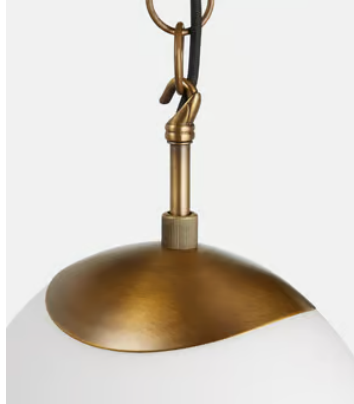

SOHO HOME

Olga Pendant

~~€455~~ €320 Regular price

~~€387~~ €256 Member price

Inspired by the statement pendants hanging above the bar at Cecconi's Soho House Amsterdam, Olga features an organic elliptical shade. The opaque white glass diffuses and softens the light to give a warm glow

Dimensions

Dimensions: H150 x W19 x D28cm / H59.1 x W7.5 x D11"

Weight: 3kg / 6.6lbs

Packaged weight: 3kg / 6.6lbs

Details

Shade: H38cm x W19cm x L28cm

Base: D12cm x H4cm

Materials: Metal & Brass