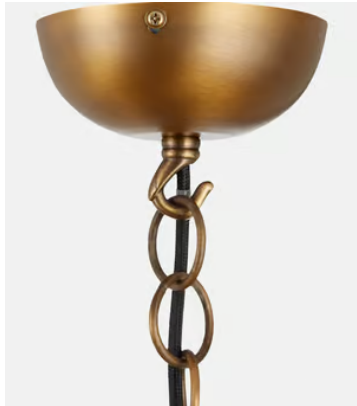

SOHO HOME

Olga Pendant

~~€455~~ €320 Regular price

~~€387~~ €256 Member price

Inspired by the statement pendants hanging above the bar at Cecconi's Soho House Amsterdam, Olga features an organic elliptical shade. The opaque white glass diffuses and softens the light to give a warm glow

Dimensions

Dimensions: H150 x W19 x D28cm / H59.1 x W7.5 x D11"

Weight: 3kg / 6.6lbs

Packaged weight: 3kg / 6.6lbs

Details

Shade: H38cm x W19cm x L28cm

Base: D12cm x H4cm

Materials: Metal & Brass