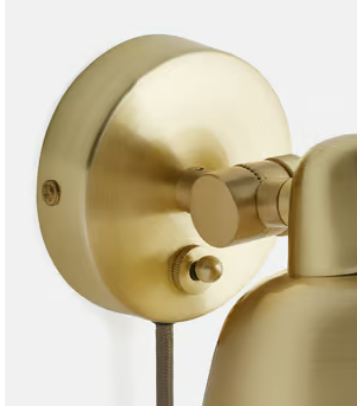

SOHO HOME

Brass Geo Wall Light

€125 Regular price

€106 Member price

- Adjustable wall mounted light
- Polished brass finish
- Screws to wall and plugs in
- Flick switch on wall mounted base
- Retro '70s style brown fabric flex

Dimensions

Dimensions: H16 x W38 x D14cm / H6.3 x W15 x D5.5"

Weight: 1kg / 2.2lbs

Packaged weight: 1kg / 2.2lbs

Details

Material: Iron

Bulb Type: E14 GB 25W Max

Number of bulbs: 1