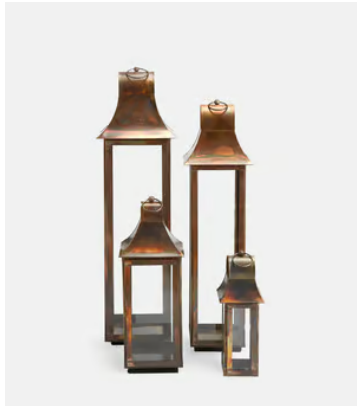

## Burnished Copper Lantern, Extra Small

€68 Regular price

€58 Member price

- Extra small burnished copper lantern
- Suitable for outdoor and indoor use
- Distressed finish makes each lantern unique
- Use with a 5cm by 11cm pillar candle
- Used on the roof at **Soho House Barcelona**

### Dimensions

**Dimensions:** H38 x W10 x D10cm / H15 x W3.9 x D3.9"

**Weight:** 3kg / 6.6lbs

**Packaged weight:** 3kg / 6.6lbs

### Details

**Materials:** Copper and glass

**Care Instructions:** When lantern is cold wipe with a damp, soft cloth. Make sure nothing abrasive is used on the metal or glass surface. Dry thoroughly after cleaning. Lantern is designed to be free standing and not to be hung. Only use the recommended candle specified for the lantern and only use one candle at a time. After outdoor use we recommend storing your lantern inside and not leaving it outside for long periods.