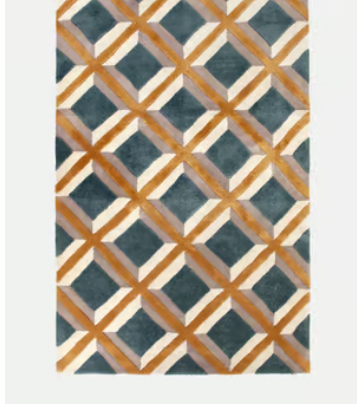

## Jordaan rug 250 x 250 cm

~~€2,100~~ €1,450 Regular price

~~€1,785~~ €1,160 Member price

- Wool rug with geometric woven design
- Contrasting high and low pile gives a three dimensional texture
- Handtufted with handspun wool
- Seen in the Tiny bedrooms at Soho House Amsterdam