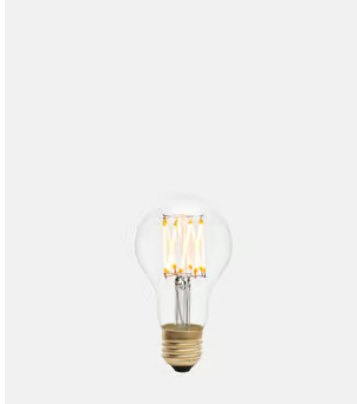

SOHO HOME

Tala 6W Globe LED

€15 Regular price

€13 Member price

You'll find Tala bulbs in the lamps, wall lights and chandeliers in many of our Houses. Tala is on a mission to become the definitive zero-carbon lighting brand. Made from high quality fully recyclable materials Tala LED bulbs use 90% less energy than incandescent equivalents and have a lifespan of between 5-10 years in the home, this efficiency and longevity reduces energy bills and lowers the users' carbon footprint. Together with reforestation partners, Tala have planted over 40,000 trees worldwide.

The Globe light bulb by Tala features eight exposed sapphire substrate filaments, which come together in this traditional Edison-style shape. The effect is a warm, ambient light in a E27 base that makes the Globe ideal to fit into new or existing fixtures. Suitable for display or behind a shade, the Globe is complete with energy efficient LED technology, lasting an average of 5-10 years based on daily usage.

Dimensions

Product dimensions: H6.5 x W5.5 x D13cm / H2.6 x W2.2 x D5.1"

Product weight: 1kg / 2.2lbs

Packaged or boxed dimensions: H30 x W36 x D70cm / H11.8 x W14.2 x D27.6"

Packaged or boxed weight: 1kg / 2.2lbs