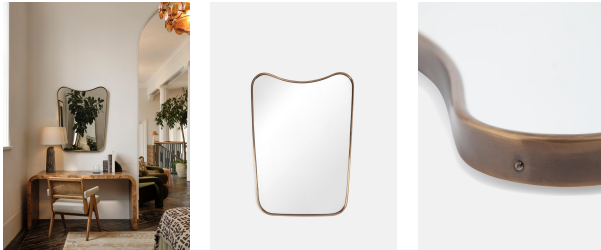

Cooper Wall Mirror

£495 Regular

£421 Membership

Product details

Inspired by vintage 1960s Italian modernist mirrors and seen at DUMBO House, the Cooper mirror features a sleek, curved frame in an antique brass. Designed to open a room by giving the illusion of more space and light, place above a mantelpiece or in the bathroom for a classic Soho House feel.

- Curved wall mirror
- Part of our Cooper mirror range
- Antique brass
- Inspired by vintage 1960s Italian modernist mirrors
- As seen at DUMBO House

Dimensions

Product dimensions: H101 x W77 x D3.5cm / H39.8 x W30.3 x D1.4"