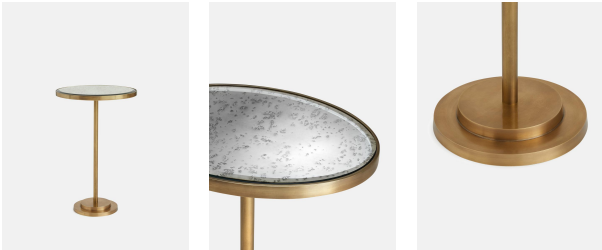

SOHO HOME

Soho Cinema Side Table

€385 Regular

€308 Membership

Product details

The Soho Cinema side table offers a clean and compact design, with a glass-topped surface that rests on a slender, antique brass base. It is characterised by dual circular feet in a layered formation to create depth. Found nestled besides the armchairs in our Electric cinemas, the Soho Cinema side table makes a modern addition to any seating spot.

- Oval glass-topped side table
- Slender antique brass pedestal base
- Compact design makes it ideal for smaller spaces
- Used beside the armchairs in all the Electric cinemas

Dimensions

Product dimensions: H70 x W45 x D32cm / H27.2 x W13 x D18.1"

recommend the use of chemical cleansers, abrasives or furniture

polish. Avoid contact with water and other liquids.

Clearance: 67cm

Feet: Felt

Finish: Antiqued Glass and Antique Brass

Frame: Stainless Steel

Hardware: Stainless steel, brass frame and base

Material: Glass mirror, Stainless steel and Cast brass

Removable legs: No