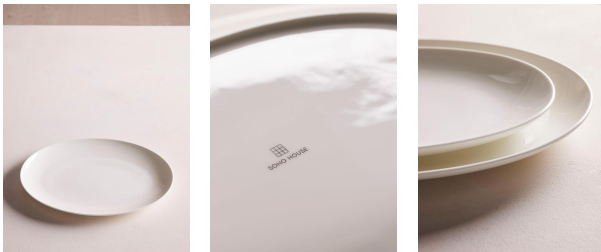

SOHO HOME

House Oval Dish, Large, Bone China, White

€39 Regular

€31 Membership

Sizes

Large, Small

Product details

- Large bone china oval serving dish
- All purpose dish suitable for serving fish and vegetables
- Bone china is extremely strong yet has a delicate look and feel
- Part of our signature House collection of tableware
- Used in all our Houses and Cecconi's restaurants