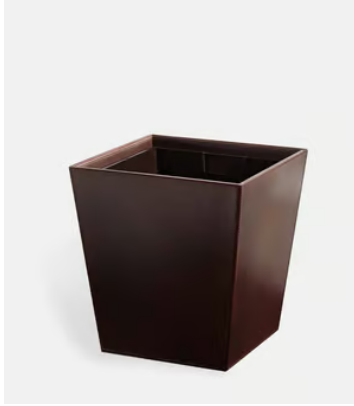

SOHO HOME

Meard Bin

€150 Regular price

€128 Member price

- Open top bin wrapped in distressed dark brown leather
- Removable dark brown metal liner with handles
- Stands in our hotel bedrooms from Istanbul to Chicago

Dimensions

Dimensions: H25.5 x W25.5 x D26.5cm / H10 x W10 x D10.4"

Weight: 2kg / 4.4lbs

Packaged weight: 2kg / 4.4lbs

Details

Materials: Leather outer, metal liner

Finish: Aged brown leather

Care Instructions: Wipe with a soft, dry cloth. Do not use abrasives or cleaners as they may damage the finish.