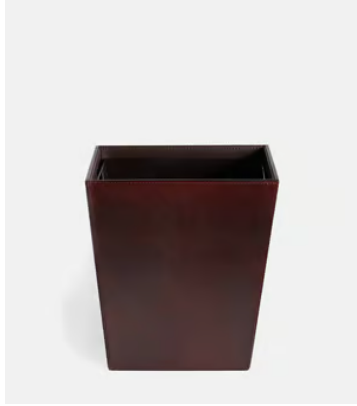

SOHO HOME

Meard Bin

€150 Regular price

€128 Member price

- Open top bin wrapped in distressed dark brown leather
- Removable dark brown metal liner with handles
- Stands in our hotel bedrooms from Istanbul to Chicago

Dimensions

Dimensions: H25.5 x W25.5 x D26.5cm / H10 x W10 x D10.4"

Weight: 2kg / 4.4lbs

Packaged weight: 2kg / 4.4lbs

Details

Materials: Leather outer, metal liner

Finish: Aged brown leather

Care Instructions: Wipe with a soft, dry cloth. Do not use abrasives or cleaners as they may damage the finish.