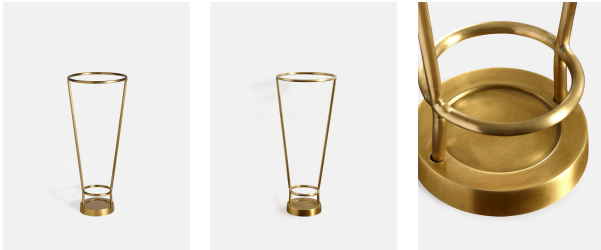

SOHO HOME

Meard Umbrella Stand, Brass

£160

Regular

£136

Membership

Product details

- Brushed finish brass umbrella stand
- Weighty base prevents stand from tipping over when full
- Open-sided design allows umbrellas to dry faster
- Holds up to eight umbrellas
- Used in all our London Houses

Dimensions

Product dimensions: H50 x W21.5 x D21.5cm / H19.7 x W8.5 x D8.5"

Product weight: 2.06kg / 4.5lbs

Details

Assembly required: No

Care instructions: Wipe with a soft, dry cloth. Do not use abrasives or cleaners as they may damage the finish.

Finish: Brushed Brass

Material: Brass