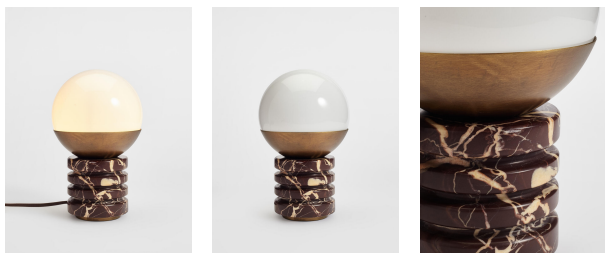

## Sylvia Table Lamp, Red

£275 Regular

£234 Membership

### Product details

Crafted from Rosso Levanto marble, the Sylvia table lamp has a cylindrical base with ridges, and a white glass orb set in antique brass. The solid marble base has intricate veining in the stone, which makes each piece entirely unique. Place it on a desk or side table to create an ambient glow.

- Rosso Levanto marble base
- Unique veining in the stone
- White glass orb
- Each piece is entirely unique
- Antique brass detail
- Dimmable
- Inspired by White City House