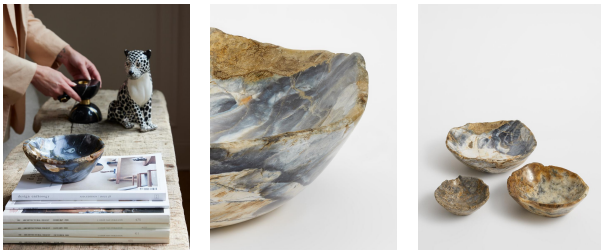

Jasper Stone Bowl, Blue, Large

€385 Regular

€327 Membership

Product details

Made using Jasper stone sourced from West Java in Indonesia, this decorative bowl is entirely unique with natural flecks of blue tones to reference the earthy decor at Soho Roc House. Raw edges and hand carvings provide an organic touch, making it a statement accessory for any bookshelf, mantelpiece or side table.

Dimensions

Product dimensions: H10 x W30 x D30cm / H3.9 x W11.8 x D11.8"

Product weight: 5kg / 11lbs

Packaged or boxed dimensions: H30 x W30 x D12cm / H11.8 x W11.8 x D4.7"

Packaged or boxed weight: 8.5kg / 18.7lbs