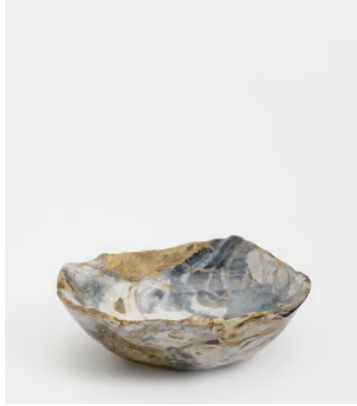

## Jasper Stone Bowl, Blue, Large

€385 Regular price

€327 Member price

Made using Jasper stone sourced from West Java in Indonesia, this decorative bowl is entirely unique with natural flecks of blue tones to reference the earthy decor at Soho Roc House. Raw edges and hand carvings provide an organic touch, making it a statement accessory for any bookshelf, mantelpiece or side table.