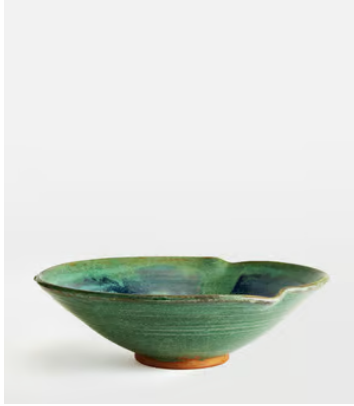

## Lyndale Bowl

~~€365~~ €255 Regular price

~~€310~~ €204 Member price

The Lyndale bowl reflects the colours and textures seen throughout our dynamic House in White City. The interior features fractured glass in the centre that has been created in a kiln for a bold design effect.